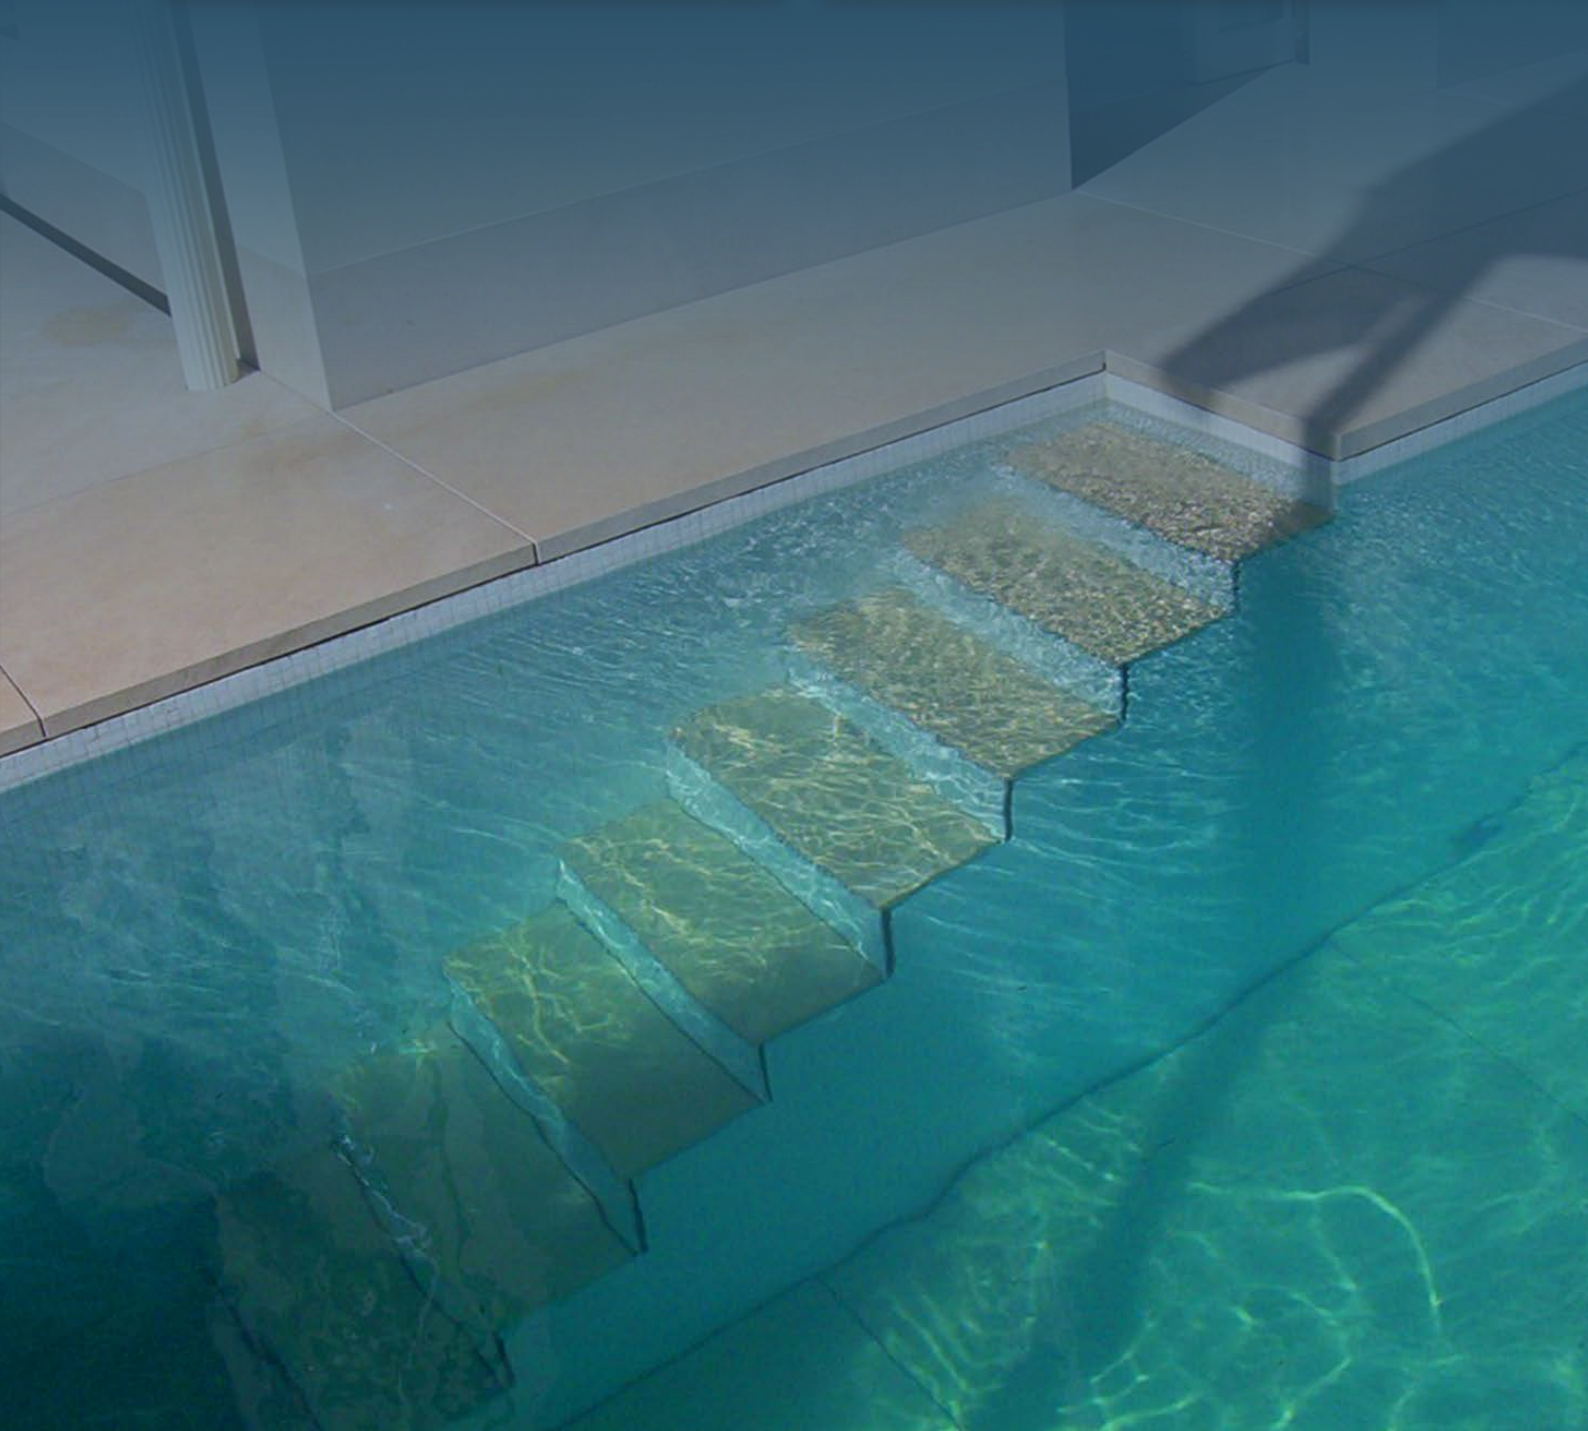

**HOLLAND
AQUASIGHT**

ACRYLIC POOL WINDOWS - MOVABLE FLOORS

JUST IMAGINE

HOLLAND AQUA SIGHT REALISES DREAMS

BATHING IN LUXURY

Our fully transparent, Plexiglas swimming pool windows give your dream pool a third dimension. The custom-made windows or walls can be integrated into any design. Holland Aqua Sight makes bathing exclusive, from every point of view.

EXCLUSIVE TOUCH

Holland Aqua Sight underwater windows create additional ambience for every space. Whether it's a stunning view of the swimming pool, a large-scale aquarium or a transparent swimming pool wall, creating an overflow: our underwater windows give a unique luxury touch to underwater areas for hotels, health spas, shopping malls and private projects.

BEAUTY IN MAKING

The high transparency of the material does any design justice. Acrylic underwater windows are much clearer than underwater windows made of tempered glass. Our acrylic windows have a relatively low density and are available in large panel surface areas, making them suitable for any situation and design.

POOL FLOORS TO ANOTHER LEVEL

With a movable pool floor, you can turn your private swimming pool into a safe paddling pool for the kids, a diving pit up to 5 meter deep or even into a terrace where you can give a party or park your car. With a movable floor, you are not losing but saving space because of the extra possibilities in the same backyard or indoor space!