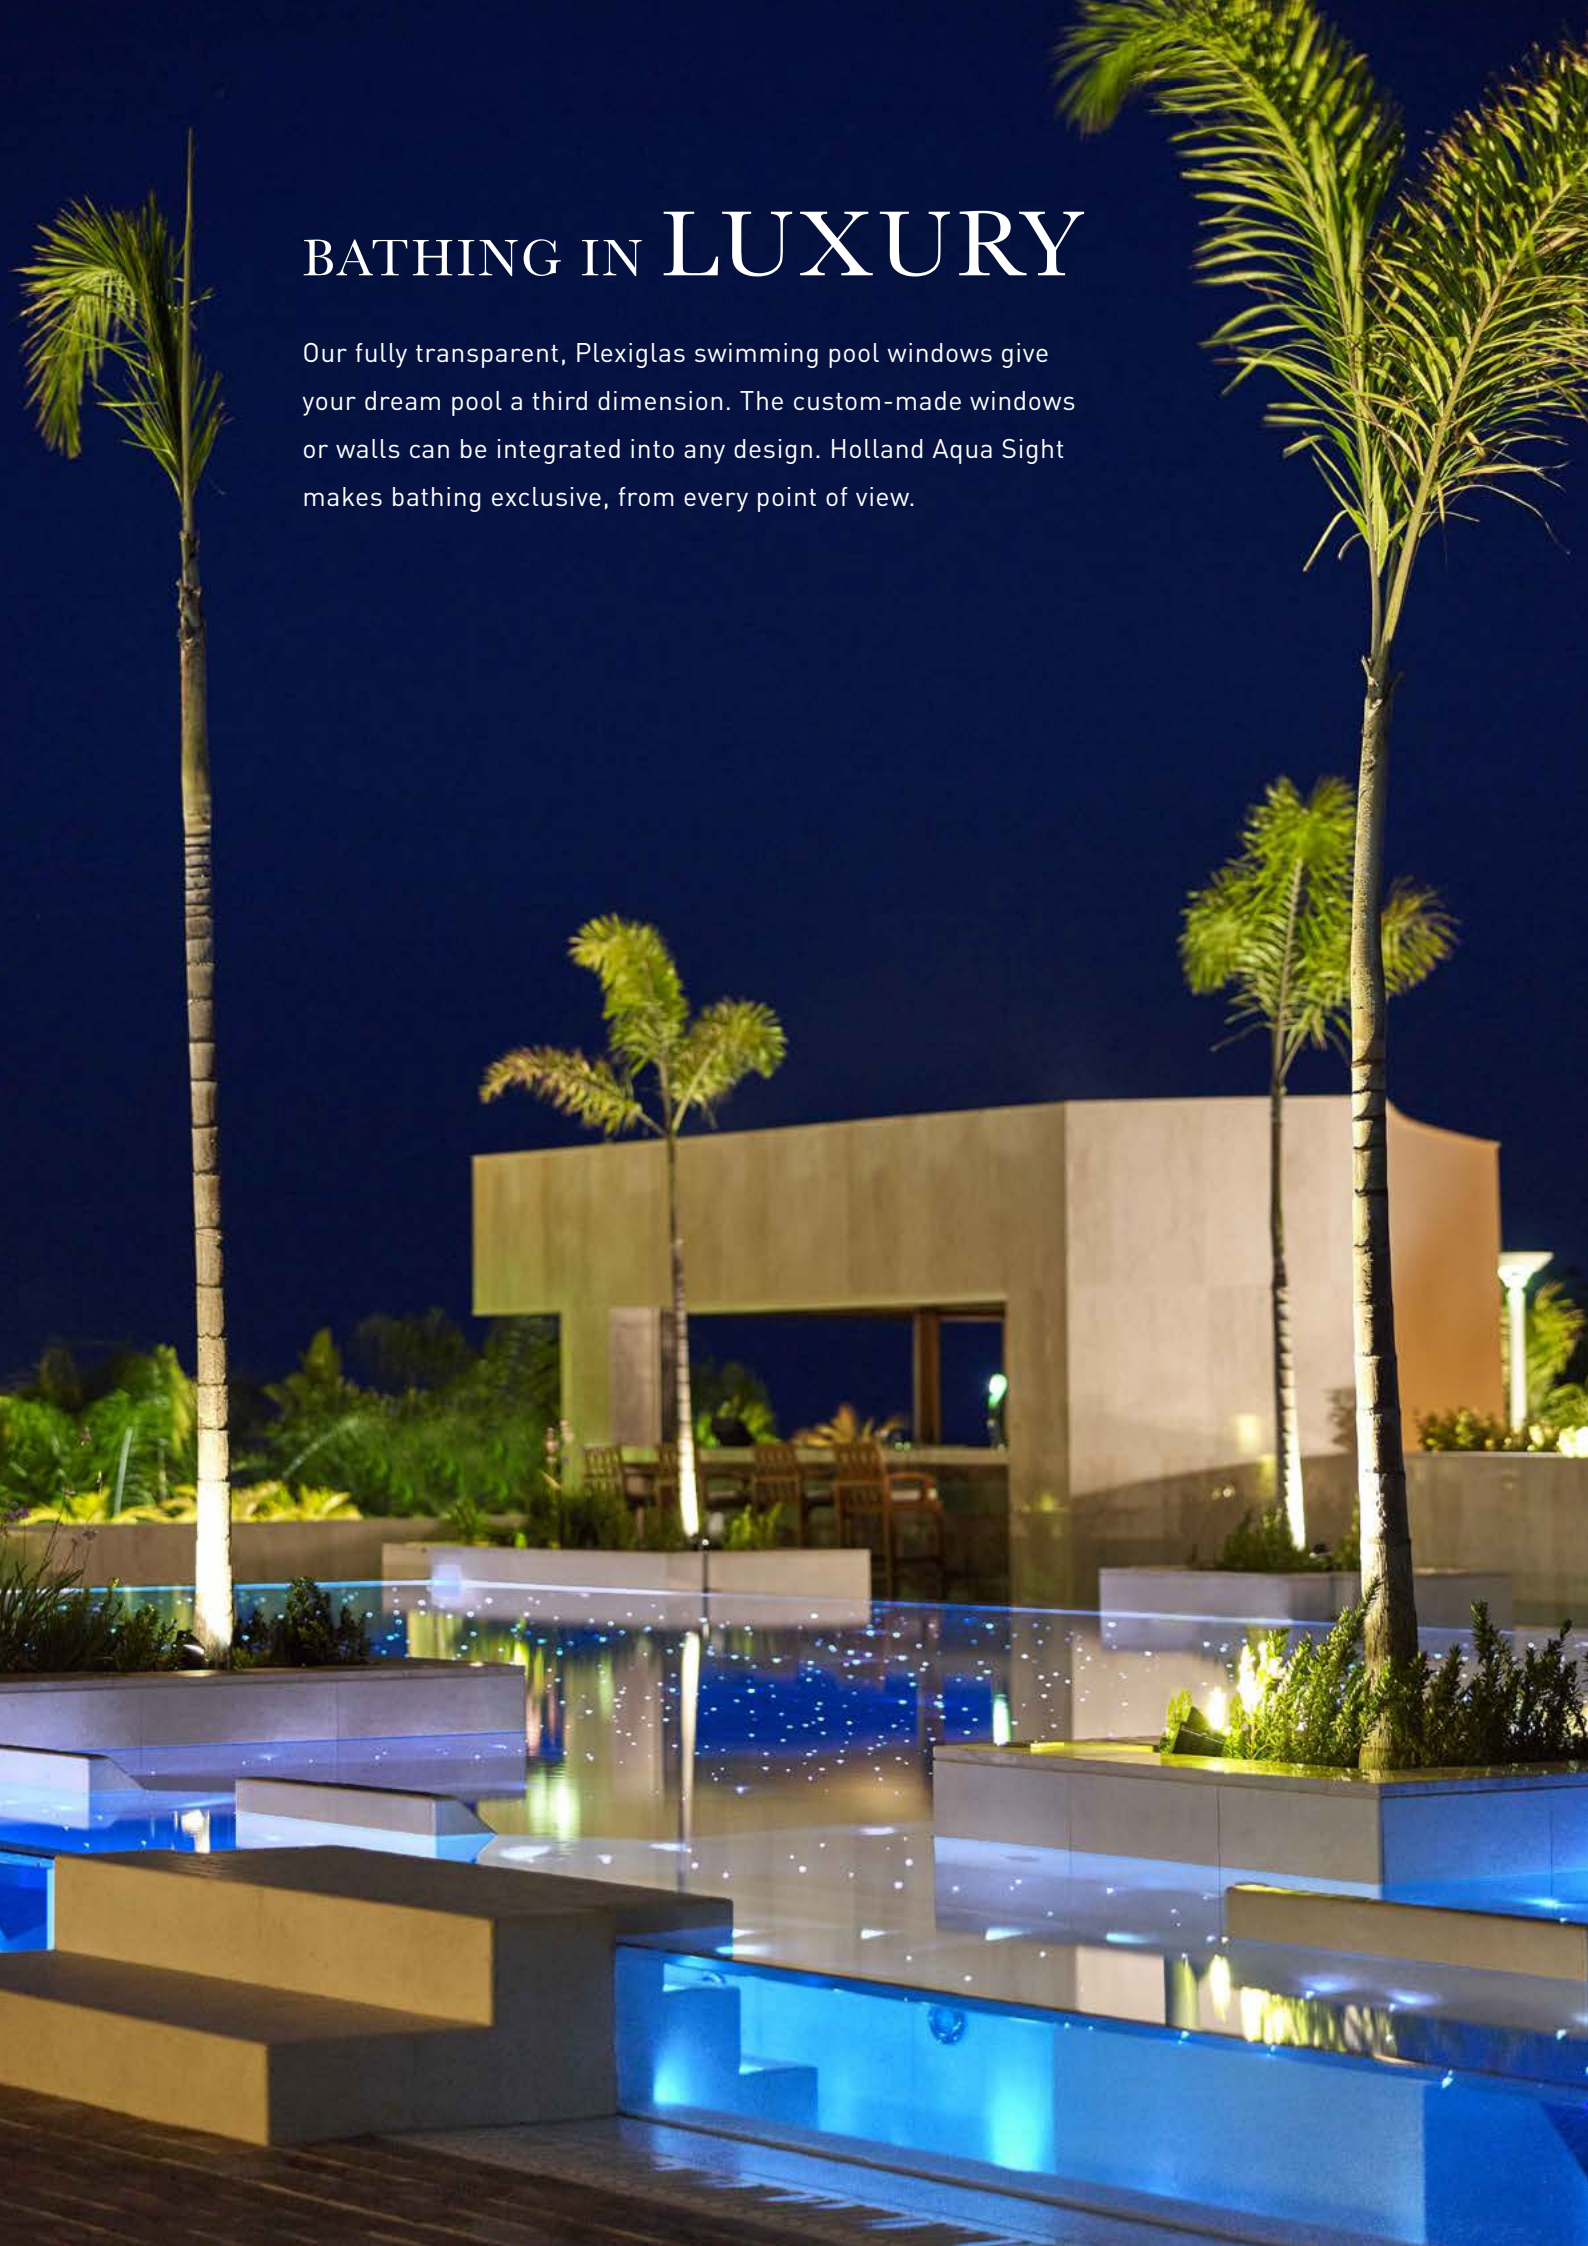

**HOLLAND
AQUASIGHT**

ACRYLIC POOL WINDOWS - MOVABLE FLOORS

JUST IMAGINE

HOLLAND AQUA SIGHT REALISES DREAMS

BATHING IN LUXURY

Our fully transparent, Plexiglas swimming pool windows give your dream pool a third dimension. The custom-made windows or walls can be integrated into any design. Holland Aqua Sight makes bathing exclusive, from every point of view.

EXCLUSIVE TOUCH

Holland Aqua Sight underwater windows create additional ambience for every space. Whether it's a stunning view of the swimming pool, a large-scale aquarium or a transparent swimming pool wall, creating an overflow: our underwater windows give a unique luxury touch to underwater areas for hotels, health spas, shopping malls and private projects.